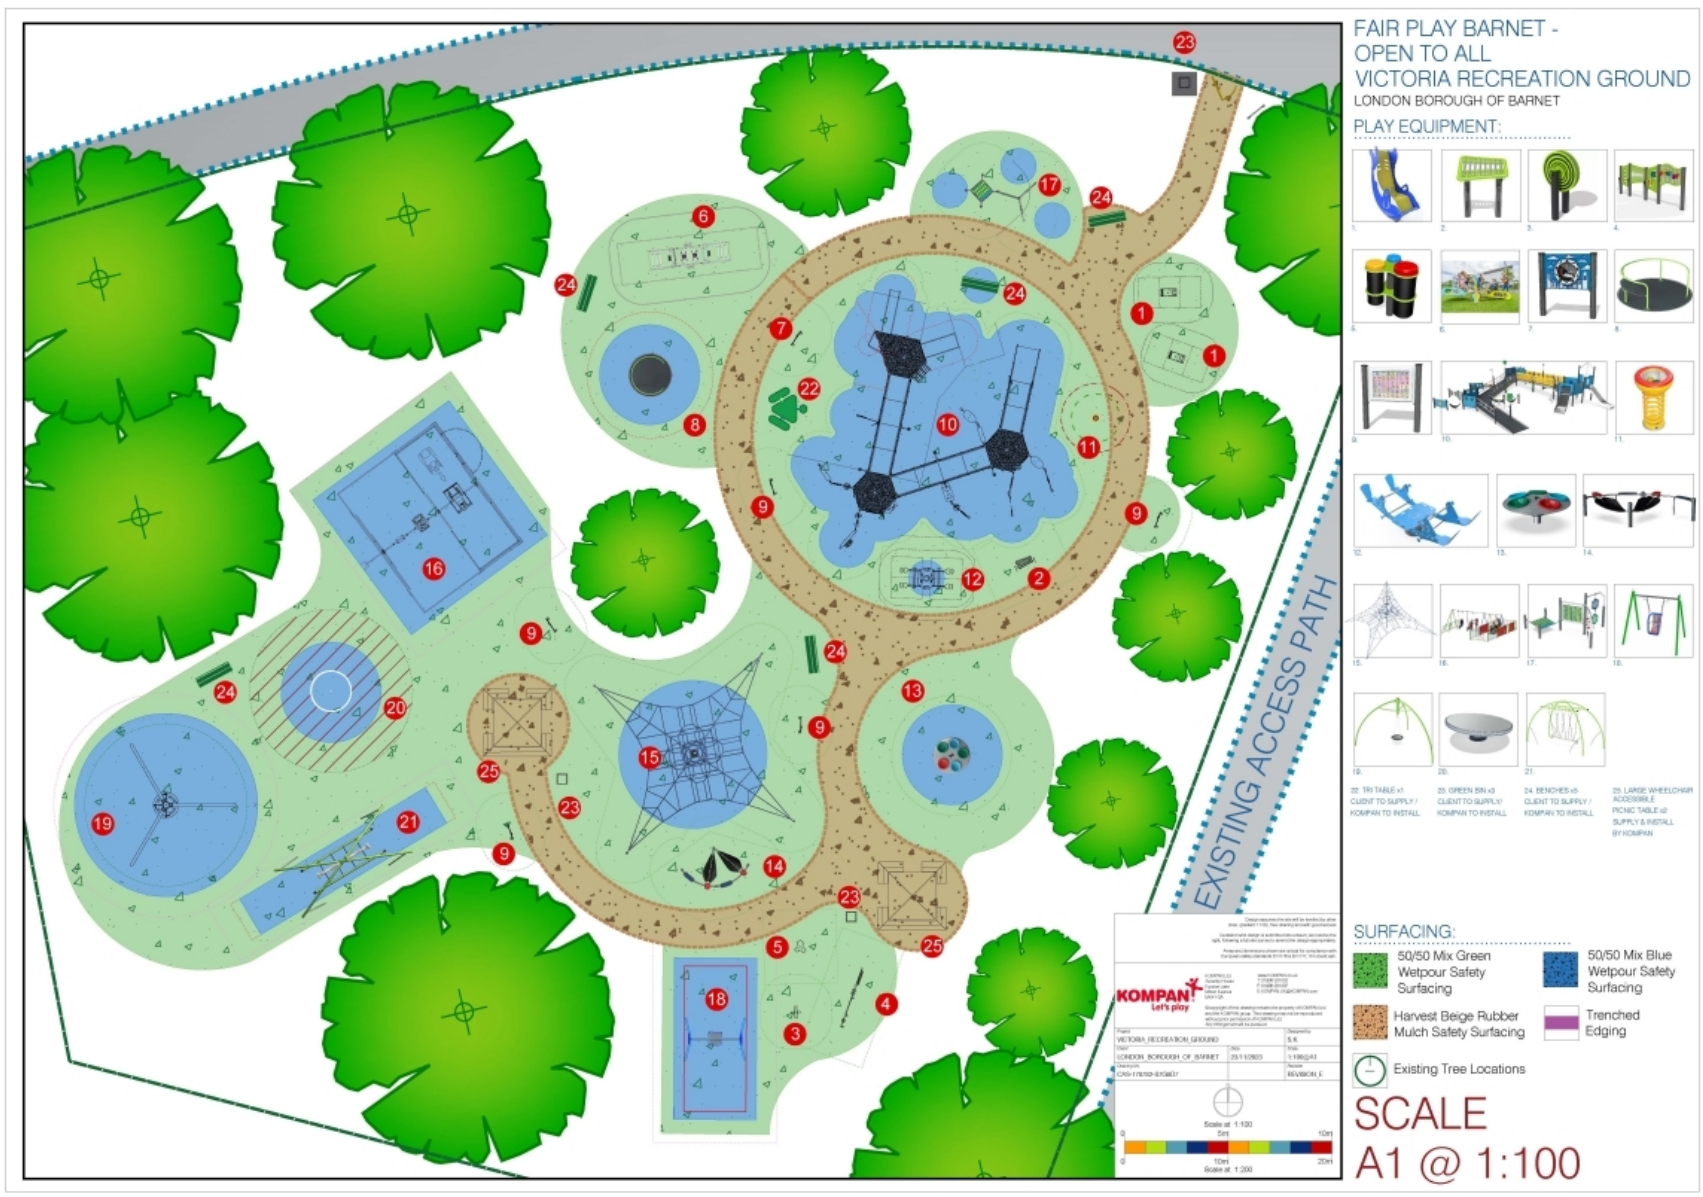

Nicola Cross – Barnet Council, Greenspaces Team nicola.cross@barnet.gov.uk

29 February 2024

Background

- **January 2022 – Third party, Deborah Gundle, approached the council with concept**
- **March 2022 – Met on site to review potential location with play contractor, Kompan**
- **April to January 2023 – Investigated equipment, discussed with potential users and their families, developed potential layouts**
- **January to March 2023 – carried out public consultation**
- **Summer to March 2023 – Deborah and her colleagues raised £400k of donations**
- **March 2023 – Councillor Philip Cohen secured £100k from North Area Committee**
- **March to July 2023 – revised design, reviewed equipment**
- **July 2023 – order placed**
- **October 2023 – work commenced on site**
- **15 January 2024 – playground opened to the public**
- **13 February 2024 – official opening**

Victoria Recreation Ground, New Barnet

Public Consultation

- Carried out for 6 weeks in February/March 2023
- Hosted on Engage Barnet, promoted widely
 - 24 responses to professional questionnaire
 - 16 responses to potential users questionnaire
 - 71 responses to family and friends questionnaire
 - 7 general comments
- Main themes from comments received:
 - Most people likely the proposed layout
 - Pleased and excited with proposal
 - Have you considered facilities could be used by elderly people
 - What toilet facilities are there?
 - What are the transport options?

Victoria Recreation Ground, New Barnet

Caring for people, our places and the planet

www.barnet.gov.uk

BARNET
LONDON BOROUGH

Caring for people, our places and the planet

Caring for people, our places and the planet